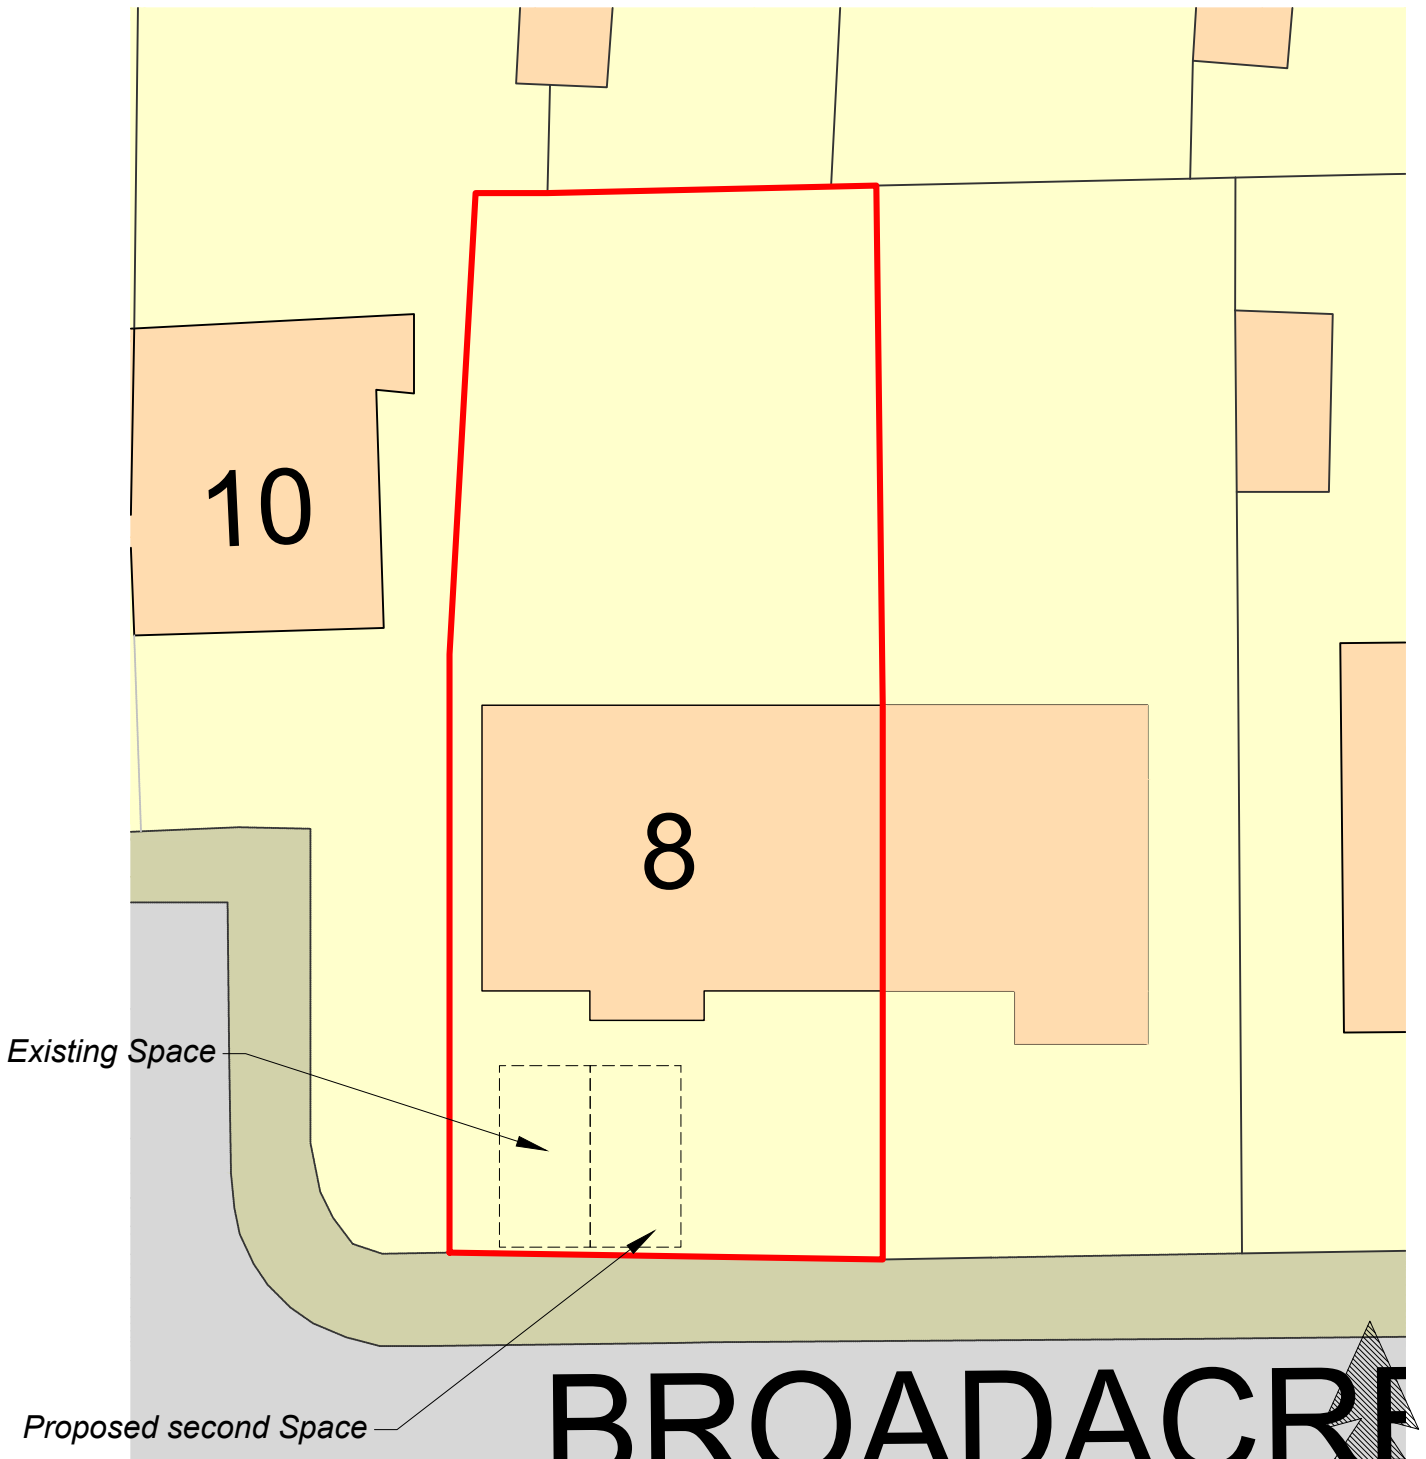

THIS DRAWING IS COPYRIGHT * DO NOT SCALE OFF THIS DRAWING * ALL DIMENSIONS TO BE CHECKED ON SITE

Mr & Mrs Ledson

8 Broadacres Avenue Carlton DN14 9NE

Proposed Block Plan scale 1:200 25/03/2021 drwg. no. 2920-02-02A